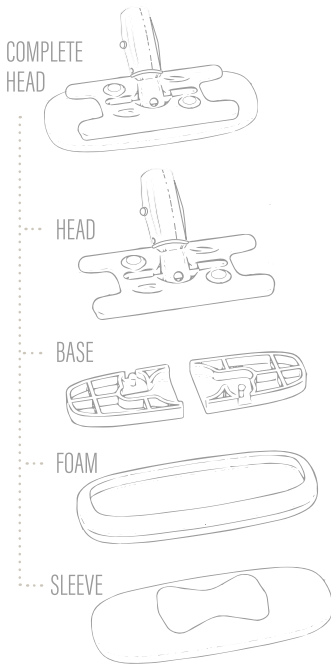

- BLACK
- RED
- LIME
- BLUE
- PURPLE
- SILVER
- PINK

FIBERLITE Impact Broom

Composite of 35% carbon fiber and 65% fiberglass offers high performance at an unrivaled price point: 1" diameter | 1-1/8" diameter
\$149.99

FIBERLITE Impact Handle Only

1" diameter | 1-1/8" diameter
\$69.99

IMPACT

Customize your broom by selecting the components and style you prefer

Maximize performance by replacing individual parts as needed

IMPACT Head

Sizes: 1" broom fit | 1-1/8" broom fit
\$44.99

IMPACT Base

2-part pad base
\$7.99

PULSAR Foam

World Curling approved and ready for use in competitions requiring World Curling compliance. This is the original Impact foam and comes pre-installed on all Impact brooms.