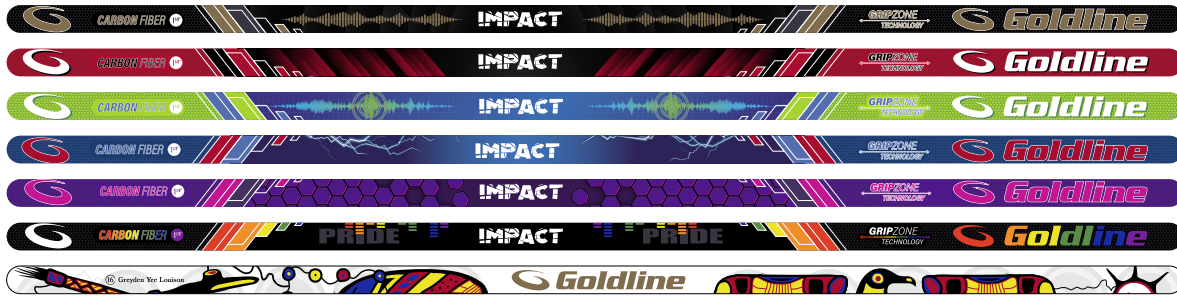

Multisport Toe Coat Application Kit: Covers 4 shoes.

\$34.99

TUFF TOE APPLICATION SERVICE

Single shoe toe coat application by Goldline staff.

\$29.99

Tested and proven to maximize performance for carry, carve and hold

Certified to meet WCF specifications when paired with **Impact Pro Sleeve**

IMPACT

- SONIC
- FOCUS
- TSUNAMI
- SURGE
- QUAKE
- PRIDE
- INDIGENOUS CULTURE

CARBON FIBER Impact Broom

100% carbon fiber with **GRIP ZONE** Technology: 1" diameter | 1-1/8" diameter
\$199.99