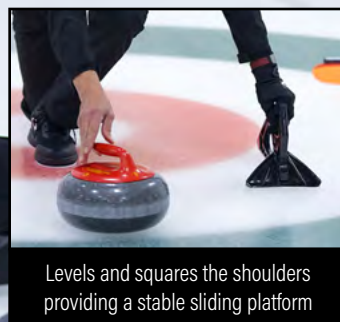

ARROW

Scepter delivery stabilizer performs the same way

Arrow Delivery Stabilizer

4 colours: black | red | blue | pink

$94.99

Scepter Delivery Stabilizer

Removeable feet for easy transport

$94.99

Cutlas Stick Curling Attachment

Converts any 1" or 1-1/8" broom into a 2-in-1 device that is both a stick and a broom.

$49.99

Excaliber Delivery Stick

Cleanest release of any delivery device.

Blue fiberglass 1" diameter handle

$89.99

Excaliber Stick Curling Head

Converts standard broom handle into a stick curling handle.

Sizes: 1" broom fit | 1-1/8" broom fit

$49.99

Wheelchair Delivery Stick

Configurable length options to suit different delivery preferences: 2-piece, 3-piece, or full 4-piece setup.

1" diameter in 3 configuration lengths: 124.7cm | 175.5cm | 226.3cm

$299.99

TOP section

MIDDLE section 1

MIDDLE section 2

END section